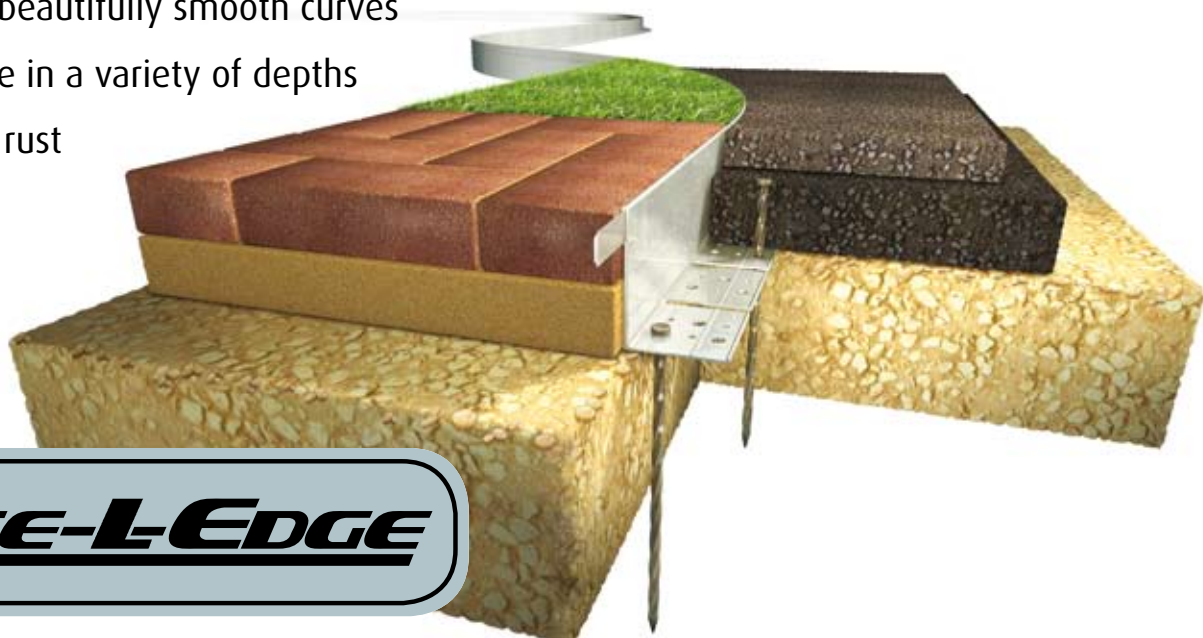

rainbow
professional
shaping your environment

rite L
edge

RITE-L-EDGE aluminium landscape edging and paver restraint...

Welcome to an easier life with the Rainbow Rite-L-Edge aluminium landscape edging system. Rainbow has been supplying quality aluminium lawn and border edging since the late 1990's. Rainbow's aluminium landscape edging has been designed with both the landscape architect and installer in mind. The 'L' shape section is designed to be easy to install and to last a lifetime, Rainbow's Rite-L-Edge landscape edging is the perfect choice for your next landscape edging project. Used with asphalt, paving slabs, blocks paving, resin bonded or loose gravel surfaces Rite-L-Edge is the ultimate choice in landscape edgings.

Product features:

- Durable extruded aluminium 6063 alloy
- 'L' shaped section for added strength
- Strong, but flexible with high retaining properties
- Tough, extra strong steel fixing pins
- Quick and simple joining system
- Maintains a crisp, clean defined edge
- Creates beautifully smooth curves
- Available in a variety of depths
- Will not rust

RITE-L-EDGE

Metal edgings are rapidly becoming the preferred choice over the more traditional edging systems such as concrete kerbs due to the cleaner and more pleasing lines that can be achieved. Rite-L-Edge is a heavy duty 'L' shaped section extruded from durable aluminium 6063 alloy and is the first choice in metal landscape edgings for specifiers and contractors due to its versatility, strength, speed of installation and cost effectiveness. Available in a variety of depths the use of Rite-L-Edge aluminium landscape edgings will enhance any project.